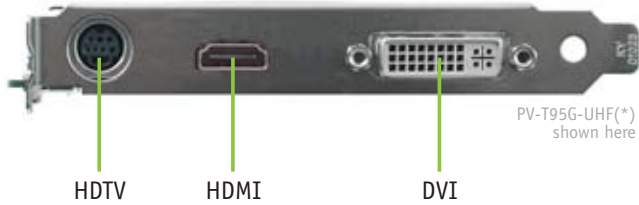

GeForce™ 9500 GT

256MB [128bit] GRAPHICS CARD

HDTV

HDMI

DVI