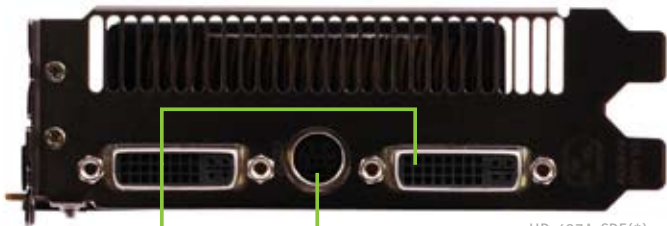

Radeon™ HD 4870 X2

2GB [512-bit] Graphics Card

Dual Dual-Link DVI HDTV

HD-487A-CDF(*) shown here